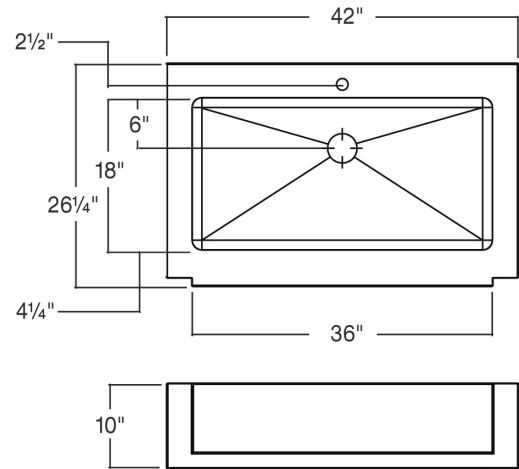

### Specifications

Model	000100
Collection	Classic+
Bowl dimensions	36" x 18" x 10"
Overall dimensions	42" x 26 1/4" x 10"
Recommended cabinet	42"