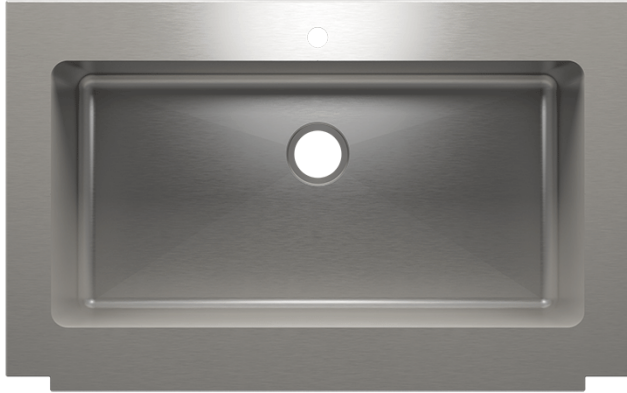

## 000100 | CLASSIC+

FARMHOUSE STAINLESS STEEL KITCHEN SINK

### Specifications

Model	000100
Collection	Classic+
Bowl dimensions	36" x 18" x 10"
Overall dimensions	42" x 26 1/4" x 10"
Recommended cabinet	42"

### Features

- Handcrafted in Canada
- Commercial quality stainless steel - 16 ga thickness
- Corrosion resistant material - 304 series (18/10)
- Environmentally friendly product, 100% recyclable
- Elegant no. 4 brushed finish that matches the appliances
- Highly efficient sound deadening pads
- Practical flat sink bottom and straight bowl sides that maximize available space in the bowl
- Stylish and functional bowl bottom grooves that facilitate water drainage
- Integrated 1-3/8" faucet hole
- Rear 3-1/2" drain placement
- Certifications: ASME A112.19.3, CSA B45.0, CSA B45.4